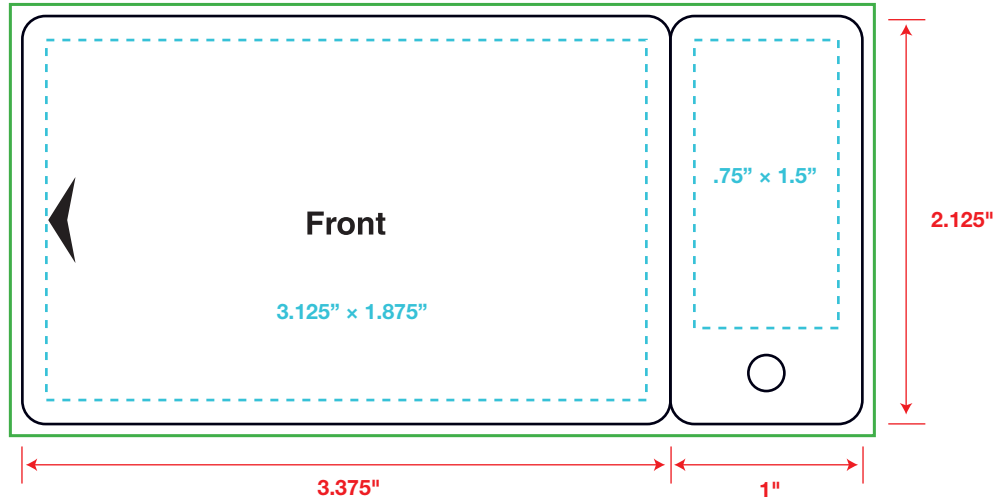

CR80-FOB Combo Specifications

CR80 / FOB COMBO **Trim Size: 4.375" x 2.125"** **Bleed Area: 4.5" x 2.25"**
Live Area for non-bleed art: (CR80 3.125" x 1.875") (FOB .75" x 1.5")

If using a full bleed design, it is advisable to use an image that can bleed across the score to prevent alignment issues in diecutting.

Inside dotted line area is non-bleed image area.

Arrows are required for hotel keycards.

Live Area for non-bleed art: (CR80 3.125" x 1.25") (FOB .875" x 1.5")