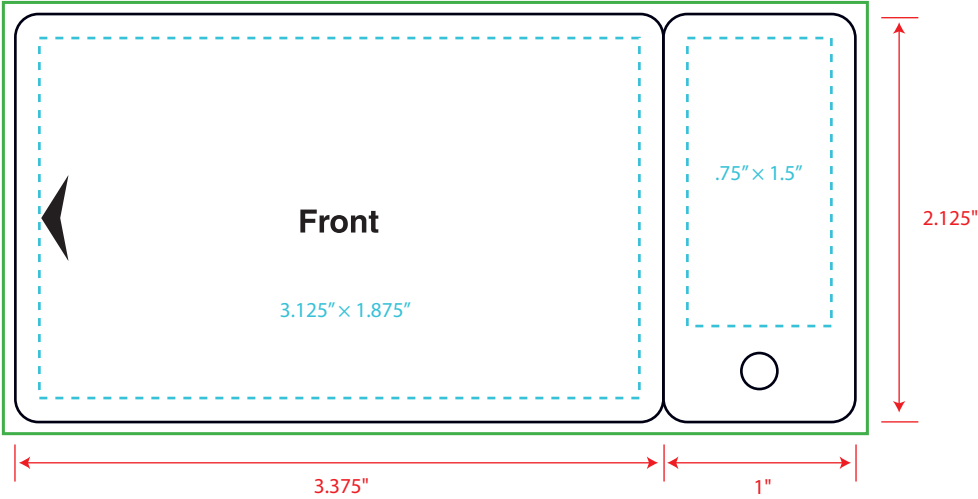

CR80 / FOB COMBO Trim Size: 4.375" x 2.125" Bleed Area: 4.5" x 2.25"  
Live Area for non-bleed art: (CR80 3.125" x 1.875") (FOB .75" x 1.5")

If using a full bleed design, it is advisable to use an image that can bleed across the score to prevent alignment issues in diecutting.

Inside dotted line area is non-bleed image area.

Arrows are required for hotel keycards.

Live Area for non-bleed art: (CR80 3.125" x 1.25") (FOB .875" x 1.5")